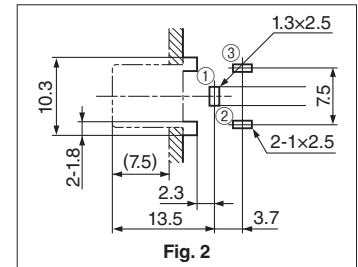

Model No.		Housing Color	Schematic	Hole Layout (Bottom view)
Cover Ni Plated	Cover Au Plated			
JPJ2025-01-010	JPJ2025-01-810	Black		Fig. 1
JPJ2025-01-020	JPJ2025-01-820	Red		
JPJ2025-01-030	JPJ2025-01-830	White		
JPJ2025-01-040	JPJ2025-01-840	Yellow		
JPJ1025-01-010	JPJ1025-01-810	Black		Fig. 2
JPJ1025-01-020	JPJ1025-01-820	Red		
JPJ1025-01-030	JPJ1025-01-830	White		
JPJ1025-01-040	JPJ1025-01-840	Yellow