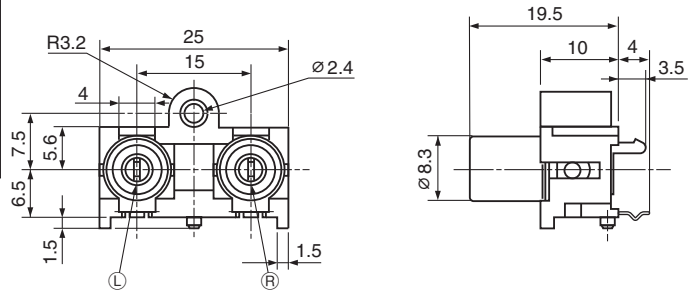

**JPJ3911**  
L=19.5mm

**JPJ3811**  
L=19.5mm

With Installation Hole

Without Installation Hole

\*JPJ3812, 3821, 3822, 3912, 3921 : See table.

Model No.		Schematic	Hole Layout (Bottom view)
Installation Hole With	Installation Hole Without		
JPJ3911-010 (L) (R) 0	JPJ3811-01- (L) (R) 0		Fig. 1
JPJ3921-010 (L) (R) 0	JPJ3821-010 (L) (R) 0		Fig. 2
JPJ3912-010 (L) (R) 0	JPJ3812-01- (L) (R) 0		Fig. 3
-	JPJ3822-01- (L) (R) 0 ※1		Fig. 4