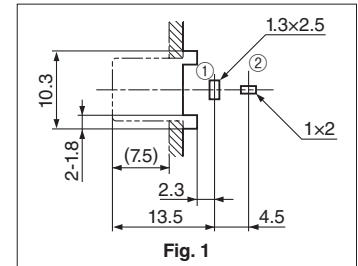

Model No.		Housing Color	Schematic	Hole Layout (Bottom view)
Cover Ni Plated	Cover Au Plated			
JPJ2025-01-010	JPJ2025-01-810	Black		Fig. 1
JPJ2025-01-020	JPJ2025-01-820	Red		
JPJ2025-01-030	JPJ2025-01-830	White		
JPJ2025-01-040	JPJ2025-01-840	Yellow		
JPJ1025-01-010	JPJ1025-01-810	Black		Fig. 2
JPJ1025-01-020	JPJ1025-01-820	Red		
JPJ1025-01-030	JPJ1025-01-830	White		
JPJ1025-01-040	JPJ1025-01-840	Yellow