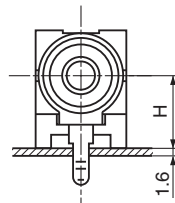

### Mate Plug

**Single Pin Jacks Horizontal Type**

H (mm)	L1 (mm)	Shape	Schematic	
				
6.5	9.5	①	JPJ2025	JPJ1025
		②	JPJ1225	JPJ1125
8	9.5	①	JPJ2018	JPJ1018

①

②

**Single Pin Jacks Vertical Type**

L (mm)	L1 (mm)	Shape	Schematic	
				
19.5	9.5	①	JPJ2022	JPJ1022
23.5		②	JPJ0870	JPJ0871

### Dual Pin Jacks Horizontal Type

H (mm)	P (mm)	L1 (mm)	Shape	Installation Hole	Schematic			
					Ⓛ Ⓡ	Ⓛ Ⓡ	Ⓛ Ⓡ	Ⓛ Ⓡ
6.5	15	9.5	①	○	JPJ1611	JPJ1621	JPJ1612	JPJ1622
				—	JPJ0811	—	JPJ0812	JPJ0822
○				JPJ2811	—	—	JPJ2822	
—				JPJ1811	—	—	—	