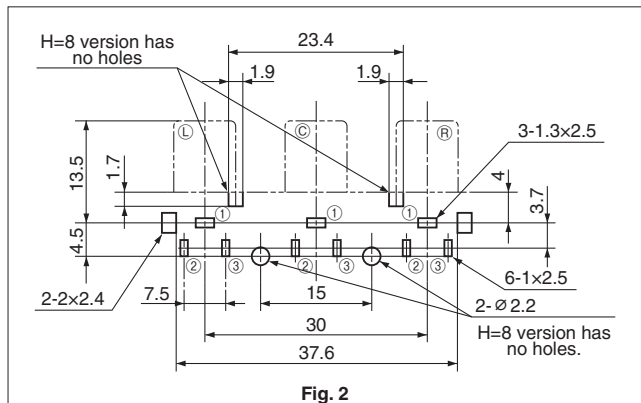

Model No. L © ®

Model No.		Dimension H (mm)	Schematic			Hole Layout (Bottom view)
Installation Hole With	Installation Hole Without		Ⓛ	©	®	
-	JPJ3661-010	6.5				-
-	JPJ3662-01-	6.5				-
JPJ4663-010	JPJ3663-010	6.5				-
JPJ4666-01-	JPJ3666-01-	6.5				-
JPJ4667-01-	JPJ3667-010	6.5				Fig.2
JPJ4668-01-	JPJ3668-01-	6.5				Fig.1
JPJ4648-010	JPJ3648-810	8				Fig.1

Ⓛ, © and ® indicate pin jack color No. below. (1: Black 2: Red 3: White 4: Yellow) Housing color is same with Ⓛ pin jack.