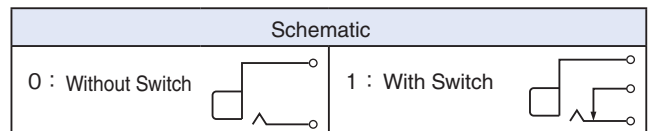

Triple Pin Jacks Vertical Type

L (mm)	L1 (mm)	Shape	Plastic Hooks	Installation Hole	Insulation Ring	Schematic					
						L C R 1 1 0	L C R 1 0 0	L C R 0 1 1	L C R 0 0 1	L C R 1 1 1	L C R 0 0 0
19.5	9.5	①	-	-	-	JPJ3651	JPJ3653	-	JPJ3656	JPJ3657	JPJ3658
			-	○	-	-	-	-	JPJ4657	JPJ4658	
23.5	8.5	②	○	○	○	-	JPJ1456	-	JPJ1453	JPJ1452	JPJ1451
			○	○	-	-	-	-	-	JPJ1461