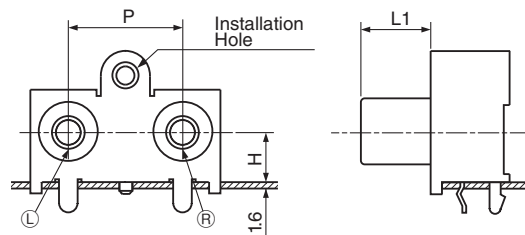

Dual Pin Jacks Horizontal Type

H (mm)	P (mm)	L1 (mm)	Shape	Installation Hole	Schematic			
					Ⓛ Ⓡ	Ⓛ Ⓡ	Ⓛ Ⓡ	Ⓛ Ⓡ
6.5	15	9.5	①	○	JPJ1611	JPJ1621	JPJ1612	JPJ1622
				—	JPJ0811	—	JPJ0812	JPJ0822
○				JPJ2811	—	—	JPJ2822	
—				JPJ1811	—	—	—	

Dual Pin Jacks Vertical Type

L (mm)	L1 (mm)	Shape	Plastic Hooks	Installation Hole	Insulation Ring	Schematic			
						Ⓛ Ⓡ	Ⓛ Ⓡ	Ⓛ Ⓡ	Ⓛ Ⓡ
19.5	9.5	①	—	○	—	JPJ3911	JPJ3921	JPJ3912	—
			—	—	—	JPJ3811	JPJ3821	JPJ3812	JPJ3822
23.5	8.5	②*	○	○	○	JPJ2082	JPJ1081	JPJ0873	JPJ1082
			○	○	○	JPJ1151	JPJ1154	JPJ1153	JPJ1152
			○	○	—	JPJ1161	—	—	—