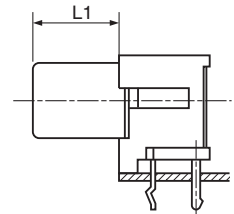

### Mate Plug

**Single Pin Jacks Horizontal Type**

H (mm)	L1 (mm)	Shape	Schematic	
				
6.5	9.5	①	JPJ2025	JPJ1025
		②	JPJ1225	JPJ1125
8	9.5	①	JPJ2018	JPJ1018

①

②

**Single Pin Jacks Vertical Type**

L (mm)	L1 (mm)	Shape	Schematic	
				
19.5	9.5	①	JPJ2022	JPJ1022
23.5		②	JPJ0870	JPJ0871

### Dual Pin Jacks Horizontal Type

H (mm)	P (mm)	L1 (mm)	Shape	Installation Hole	Schematic			
					Ⓛ Ⓡ	Ⓛ Ⓡ	Ⓛ Ⓡ	Ⓛ Ⓡ
6.5	15	9.5	①	○	JPJ1611	JPJ1621	JPJ1612	JPJ1622
				—	JPJ0811	—	JPJ0812	JPJ0822
○				JPJ2811	—	—	JPJ2822	
—				JPJ1811	—	—	—	