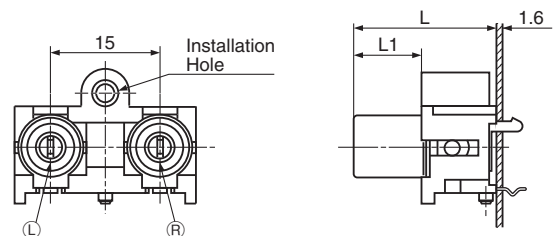

② For detailed specification, please contact us.