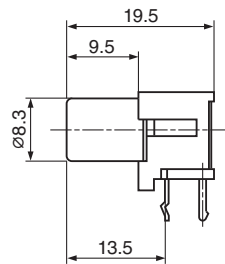

JPJ2018*

*JPJ1018 : See table.

H=8mm

Model No.		Housing Color	Schematic	Hole Layout (Bottom view)
Cover Ni Plated	Cover Au Plated			
JPJ2018-01-010	JPJ2018-01-810	Black		Fig. 1
JPJ2018-01-020	JPJ2018-01-820	Red		
JPJ2018-01-030	JPJ2018-01-830	White		
JPJ2018-01-040	JPJ2018-01-840	Yellow		
JPJ1018-01-010	—	Black		Fig. 2
JPJ1018-01-020	—	Red		
JPJ1018-01-030	—	White		
JPJ1018-01-040	—	Yellow