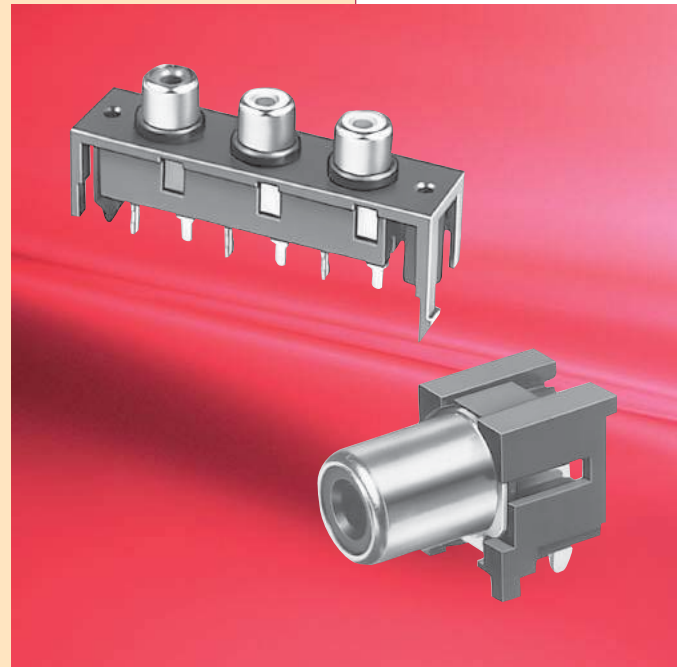

# Pin Jacks

Contents .....	1
Product Lineup .....	2 - 4
Single Pin Jacks	
Horizontal Type .....	5 - 6
Vertical Type .....	7
Dual Pin Jacks	
Horizontal Type .....	8
Vertical Type .....	9 - 10
Triple Pin Jacks	
Horizontal Type .....	11
Vertical Type .....	12

### Specifications

Contact Resistance	Between Plug and Terminals	30mΩ max.
	Switch Part	30mΩ max.
Insulation Resistance		100MΩ min. at 500V DC
Withstanding Voltage		500V AC (r.m.s.) for 1 minute
Insertion Force		30N max.
Withdrawal Force		1N - 15N