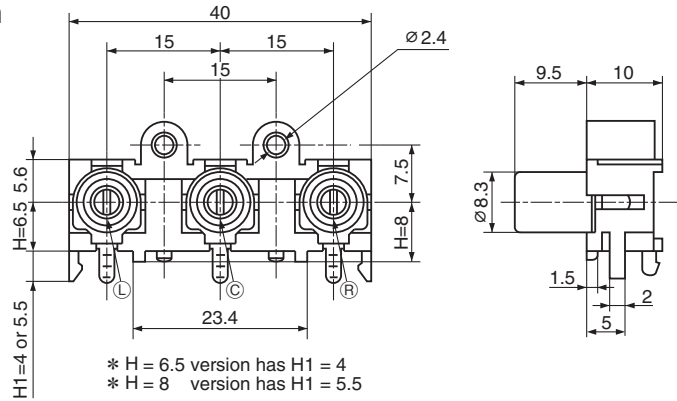

JPJ4668 / JPJ3668

With Installation Hole

Without Installation Hole

*JPJ3661, 3662, 3663, 3666, 3667, 4663, 4666, 4667 : See table.

Model No. L © ®

Model No.		Dimension H (mm)	Schematic			Hole Layout (Bottom view)
Installation Hole With	Installation Hole Without		Ⓛ	©	®	
-	JPJ3661-010	6.5				-
-	JPJ3662-01-	6.5				-
JPJ4663-010	JPJ3663-010	6.5				-
JPJ4666-01-	JPJ3666-01-	6.5				-
JPJ4667-01-	JPJ3667-010	6.5				Fig.2
JPJ4668-01-	JPJ3668-01-	6.5				Fig.1
JPJ4648-010	JPJ3648-810	8				Fig.1

Ⓛ, © and ® indicate pin jack color No. below. (1: Black 2: Red 3: White 4: Yellow) Housing color is same with Ⓛ pin jack.