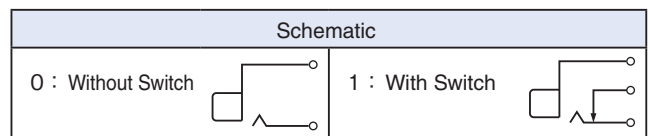

Triple Pin Jacks Horizontal Type

H (mm)	L1 (mm)	Shape	Plastic Hooks	Installation Hole	Schematic								
					L C R 1 1 0	L C R 1 0 1	L C R 1 0 0	L C R 0 1 1	L C R 0 1 0	L C R 0 0 1	L C R 1 1 1	L C R 0 0 0	
6.5	9.5	①	○	○	-	-	JPJ4663	-	-	JPJ4666	JPJ4667	JPJ4668	
				-	JPJ3661	JPJ3662	JPJ3663	-	-	JPJ3666	JPJ3667	JPJ3668	
○				-	-	-	-	-	-	-	JPJ4648		
-				-	-	-	-	-	-	-	JPJ3648