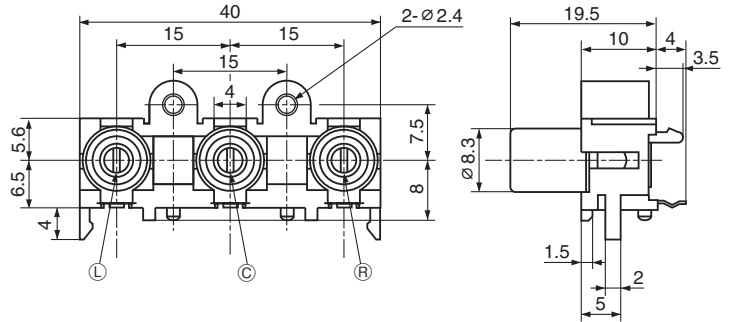

Without Installation Hole

*JPJ3651, 3653, 3656, 3657, 4657 : See table.