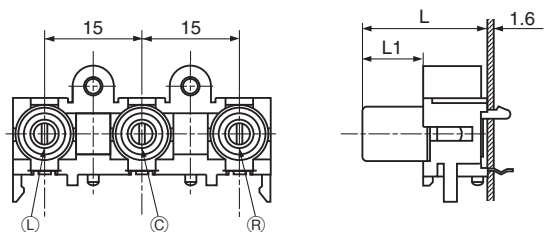

Triple Pin Jacks Vertical Type

L (mm)	L1 (mm)	Shape	Plastic Hooks	Installation Hole	Insulation Ring	Schematic					
						L C R 1 1 0	L C R 1 0 0	L C R 0 1 1	L C R 0 0 1	L C R 1 1 1	L C R 0 0 0
19.5	9.5	①	-	-	-	JPJ3651	JPJ3653	-	JPJ3656	JPJ3657	JPJ3658
			-	○	-	-	-	-	JPJ4657	JPJ4658	
23.5	8.5	②	○	○	○	-	JPJ1456	-	JPJ1453	JPJ1452	JPJ1451
			○	○	-	-	-	-	-	JPJ1461