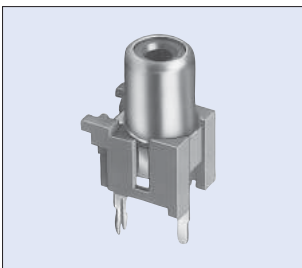

JPJ0870*

*JPJ0871 : See table.

L=23.5mm