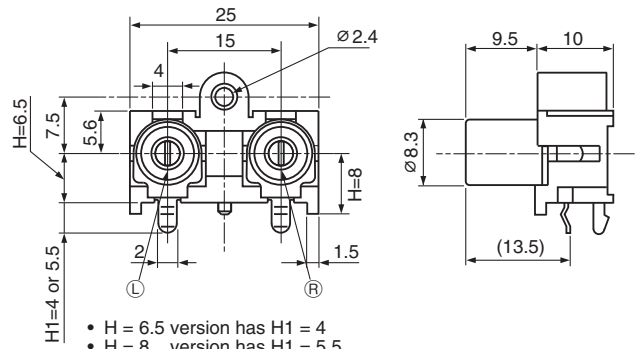

### JPJ1611 / JPJ0811\*

**JPJ1611 H=6.5mm**  
**JPJ2811 H=8mm**

With Installation Hole

**JPJ0811 H=6.5mm**  
**JPJ1811 H=8mm**

Without Installation Hole

\*JPJ0812, 0822, 1612, 1621, 1622, 1811, 2811, 2822 : See table.

Model No.		H (mm)	Schematic	Hole Layout (Bottom view)
Installation Hole With	Installation Hole Without			
JPJ1611-010 (L) (R) 0 ※1	JPJ0811-01- (L) (R) 0 ※1	6.5		Fig. 1
JPJ2811-010 (L) (R) 0 ※1	JPJ1811-010 (L) (R) 0 ※1	8		
JPJ1621-010 (L) (R) 0	-	6.5		Fig. 2
JPJ1612-010 (L) (R) 0	JPJ0812-010 (L) (R) 0 ※1	6.5		Fig. 3
JPJ1622-810 (L) (R) 0	JPJ0822-01- (L) (R) 0 ※1	6.5		Fig. 4
JPJ2822-010 (L) (R) 0	-	8		