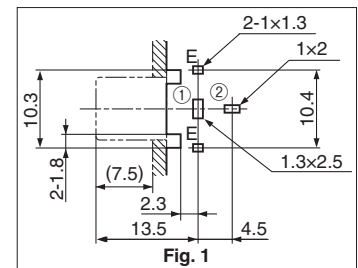

Model No.		Housing Color	Schematic	Hole Layout (Bottom view)
Cover Ni Plated	Cover Au Plated			
JPJ1225-01-010	JPJ1225-01-810	Black		Fig. 1
JPJ1225-01-020	JPJ1225-01-820	Red		
JPJ1225-01-030	JPJ1225-01-830	White		
JPJ1225-01-040	JPJ1225-01-840	Yellow		
JPJ1125-01-010	JPJ1125-01-810	Black		Fig. 2
JPJ1125-01-020	JPJ1125-01-820	Red		
JPJ1125-01-030	JPJ1125-01-830	White		
JPJ1125-01-040	JPJ1125-01-840	Yellow