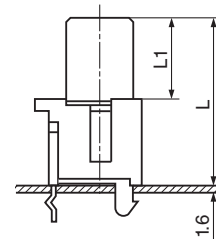

### Mate Plug

**Single Pin Jacks Horizontal Type**

H (mm)	L1 (mm)	Shape	Schematic	
				
6.5	9.5	①	JPJ2025	JPJ1025
		②	JPJ1225	JPJ1125
8	9.5	①	JPJ2018	JPJ1018

①

②

**Single Pin Jacks Vertical Type**

L (mm)	L1 (mm)	Shape	Schematic	
				
19.5	9.5	①	JPJ2022	JPJ1022
23.5		②	JPJ0870	JPJ0871

### Dual Pin Jacks Horizontal Type

H (mm)	P (mm)	L1 (mm)	Shape	Installation Hole	Schematic			
					Ⓛ Ⓡ	Ⓛ Ⓡ	Ⓛ Ⓡ	Ⓛ Ⓡ
6.5	15	9.5	①	○	JPJ1611	JPJ1621	JPJ1612	JPJ1622
				—	JPJ0811	—	JPJ0812	JPJ0822
○				JPJ2811	—	—	JPJ2822	
—				JPJ1811	—	—	—	