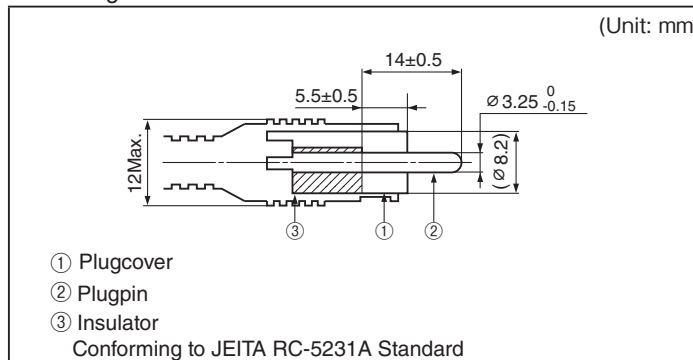

Contents	1
Product Lineup	2 - 4
Single Pin Jacks	
Horizontal Type	5 - 6
Vertical Type	7
Dual Pin Jacks	
Horizontal Type	8
Vertical Type	9 - 10
Triple Pin Jacks	
Horizontal Type	11
Vertical Type	12

Specifications

Contact Resistance	Between Plug and Terminals	30mΩ max.
	Switch Part	30mΩ max.
Insulation Resistance		100MΩ min. at 500V DC
Withstanding Voltage		500V AC (r.m.s.) for 1 minute
Insertion Force		30N max.
Withdrawal Force		1N - 15N

Mate Plug