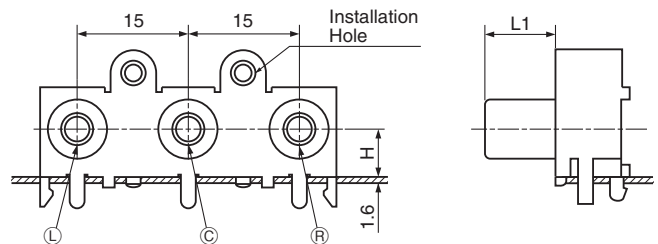

### Dual Pin Jacks Vertical Type

L (mm)	L1 (mm)	Shape	Plastic Hooks	Installation Hole	Insulation Ring	Schematic			
						Ⓛ Ⓡ	Ⓛ Ⓡ	Ⓛ Ⓡ	Ⓛ Ⓡ
19.5	9.5	①	—	○	—	JPJ3911	JPJ3921	JPJ3912	—
			—	—	—	JPJ3811	JPJ3821	JPJ3812	JPJ3822
23.5	8.5	②*	○	○	○	JPJ2082	JPJ1081	JPJ0873	JPJ1082
			○	○	○	JPJ1151	JPJ1154	JPJ1153	JPJ1152
			○	○	—	JPJ1161	—	—	—

### Triple Pin Jacks Horizontal Type

H (mm)	L1 (mm)	Shape	Plastic Hooks	Installation Hole	Schematic								
					L C R 1 1 0	L C R 1 0 1	L C R 1 0 0	L C R 0 1 1	L C R 0 1 0	L C R 0 0 1	L C R 1 1 1	L C R 0 0 0	
6.5	9.5	①	○	○	-	-	JPJ4663	-	-	JPJ4666	JPJ4667	JPJ4668	
				-	JPJ3661	JPJ3662	JPJ3663	-	-	JPJ3666	JPJ3667	JPJ3668	
○				-	-	-	-	-	-	-	JPJ4648		
-				-	-	-	-	-	-	-	JPJ3648		