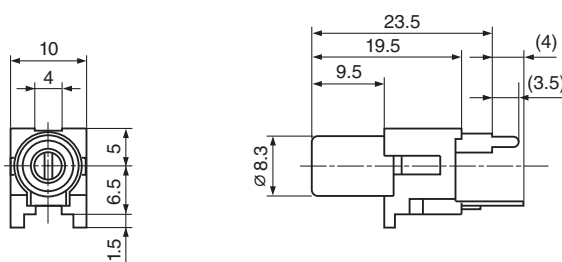

JPJ2022*

*JPJ1022 : See table.

L=19.5mm

Model No.		Housing Color	Schematic	Hole Layout (Bottom view)
Cover Ni Plated	Cover Au Plated			
JPJ2022-01-010	JPJ2022-01-810	Black		Fig. 1
JPJ2022-01-020	JPJ2022-01-820	Red		
JPJ2022-01-030	JPJ2022-01-830	White		
JPJ2022-01-040	JPJ2022-01-840	Yellow		
JPJ1022-01-010	JPJ1022-01-810	Black		Fig. 2
JPJ1022-01-020	JPJ1022-01-820	Red		
JPJ1022-01-030	JPJ1022-01-830	White		
JPJ1022-01-040	JPJ1022-01-840	Yellow		

JPJ0870*

*JPJ0871 : See table.

L=23.5mm

Model No.		Housing Color	Schematic	Hole Layout (Bottom view)
Cover Ni Plated	Cover Au Plated			
JPJ0870-01-010	JPJ0870-01-810	Black		Fig. 1
JPJ0870-01-020	JPJ0870-01-820	Red		
JPJ0870-01-030	JPJ0870-01-830	White		
JPJ0870-01-040	JPJ0870-01-840	Yellow		
JPJ0871-01-010	JPJ0871-01-810	Black		Fig. 2
JPJ0871-01-020	JPJ0871-01-820	Red		
JPJ0871-01-030	JPJ0871-01-830	White		
JPJ0871-01-040	JPJ0871-01-840	Yellow