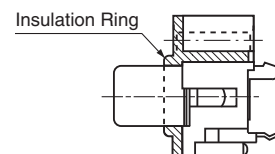

② For detailed specification, please contact us.