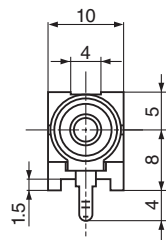

JPJ2018*

*JPJ1018 : See table.

H=8mm

Model No.		Housing Color	Schematic	Hole Layout (Bottom view)
Cover Ni Plated	Cover Au Plated			
JPJ2018-01-010	JPJ2018-01-810	Black		Fig. 1
JPJ2018-01-020	JPJ2018-01-820	Red		
JPJ2018-01-030	JPJ2018-01-830	White		
JPJ2018-01-040	JPJ2018-01-840	Yellow		
JPJ1018-01-010	—	Black		Fig. 2
JPJ1018-01-020	—	Red		
JPJ1018-01-030	—	White		
JPJ1018-01-040	—	Yellow