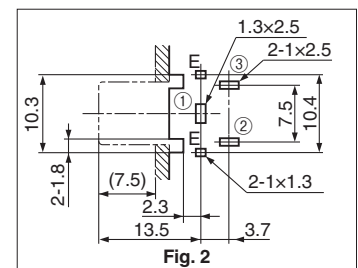

Model No.		Housing Color	Schematic	Hole Layout (Bottom view)
Cover Ni Plated	Cover Au Plated			
JPJ1225-01-010	JPJ1225-01-810	Black		Fig. 1
JPJ1225-01-020	JPJ1225-01-820	Red		
JPJ1225-01-030	JPJ1225-01-830	White		
JPJ1225-01-040	JPJ1225-01-840	Yellow		
JPJ1125-01-010	JPJ1125-01-810	Black		Fig. 2
JPJ1125-01-020	JPJ1125-01-820	Red		
JPJ1125-01-030	JPJ1125-01-830	White		
JPJ1125-01-040	JPJ1125-01-840	Yellow