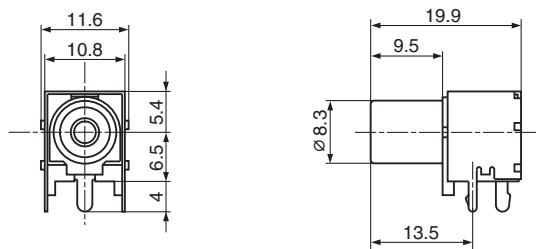

Model No.		Housing Color	Schematic	Hole Layout (Bottom view)
Cover Ni Plated	Cover Au Plated			
JPJ1225-01-010	JPJ1225-01-810	Black		Fig. 1
JPJ1225-01-020	JPJ1225-01-820	Red		
JPJ1225-01-030	JPJ1225-01-830	White		
JPJ1225-01-040	JPJ1225-01-840	Yellow		
JPJ1125-01-010	JPJ1125-01-810	Black		Fig. 2
JPJ1125-01-020	JPJ1125-01-820	Red		
JPJ1125-01-030	JPJ1125-01-830	White		
JPJ1125-01-040	JPJ1125-01-840	Yellow