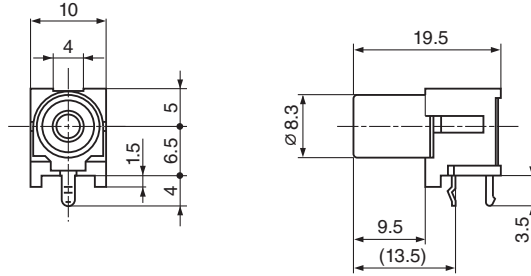

Model No.		Housing Color	Schematic	Hole Layout (Bottom view)
Cover Ni Plated	Cover Au Plated			
JPJ2025-01-010	JPJ2025-01-810	Black		Fig. 1
JPJ2025-01-020	JPJ2025-01-820	Red		
JPJ2025-01-030	JPJ2025-01-830	White		
JPJ2025-01-040	JPJ2025-01-840	Yellow		
JPJ1025-01-010	JPJ1025-01-810	Black		Fig. 2
JPJ1025-01-020	JPJ1025-01-820	Red		
JPJ1025-01-030	JPJ1025-01-830	White		
JPJ1025-01-040	JPJ1025-01-840	Yellow