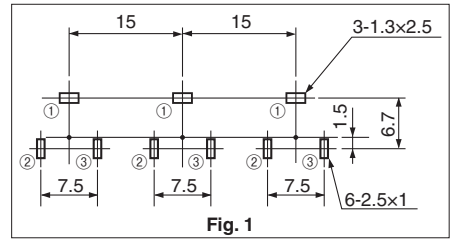

Model No.		Schematic			Hole Layout (Bottom view)
Installation Hole With	Installation Hole Without	L	C	R	
-	JPJ3651				-
-	JPJ3653				-
-	JPJ3656				-
JPJ4657	JPJ3657				Fig. 1
JPJ4658	JPJ3658				Fig. 2